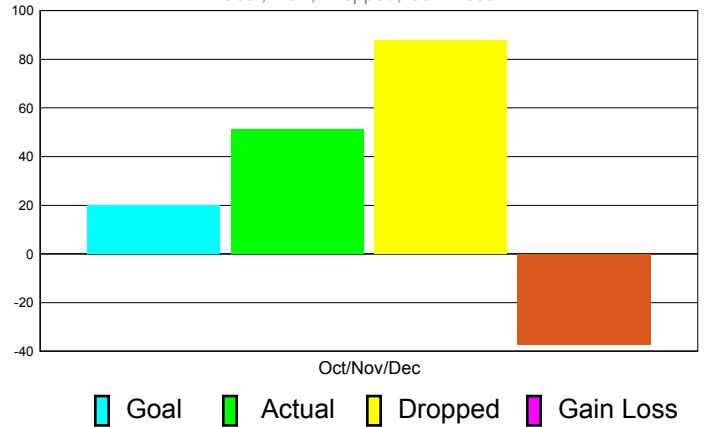

Membership Results 2011-2012

Goal, New, Dropped, Gain/Loss